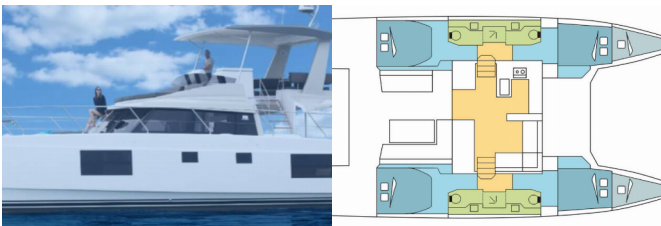

# NAUTITECH 47 POWER

RODNOR (2020)

Silver Sail Ltd • Kralja Zvonimira 14 • 21000 Split • Croatia

Phone: +385 99 2608 224

E-mail: info@silversail.hr

Web: www.silversail.hr

<b>Yacht Base</b>	Dubrovnik, Komolac, ACI Marina Dubrovnik, Croatia
<b>Yacht ID</b>	1560
<b>Yacht Brands</b>	Bavaria
<b>Yacht Name</b>	RODNOR
<b>Production Year</b>	2020
<b>Length</b>	47 Ft
<b>Cabins</b>	4 + 2
<b>Berths</b>	8 + 2 + 2
<b>Persons</b>	12
<b>WC/Shower</b>	4

**COMFORT:** Cockpit cushions

**DECK:** Bimini top, Cockpit fridge, Cockpit table, Cockpit/stern, outside shower, Electric anchor windlass, Flybridge, Swimming ladder

**ENTERTAINMENT:** Fusion radio, Underwater lights