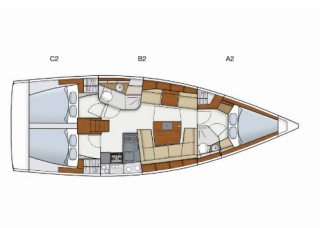

# HANSE 415

Vega (2017)

Silver Sail Ltd • Kralja Zvonimira 14 • 21000 Split • Croatia

Phone: +385 99 2608 224

E-mail: info@silversail.hr

Web: www.silversail.hr

**DECK:** Bimini top, Cockpit table, Cockpit/stern, outside shower, Dinghy, Electric anchor windlass, Gangway, Main Deck  
Compass, Sprayhood, Teak cockpit