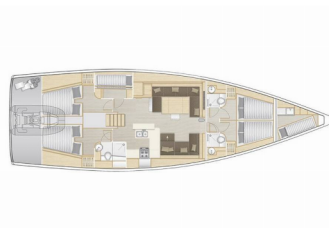

HANSE 588

Superstar (2017)

Silver Sail Ltd • Kralja Zvonimira 14 • 21000 Split • Croatia

Phone: +385 99 2608 224

E-mail: info@silversail.hr

Web: www.silversail.hr

Yacht Base	Marina Mandalina, Sibenik, Croatia
Yacht ID	4507
Yacht Brands	Hanse Yachts
Yacht Name	Superstar
Production Year	2017
Length	56 Ft
Cabins	5 + 1
Berths	10 + 2 + 1
Persons	12
WC/Shower	3

DECK: Bimini top, Cockpit cushions, Cockpit table, Cockpit/stern, outside shower, Dinghy, Electric anchor windlass, Gangway, Hydraulic lifting swimming platform, Sprayhood, Sundeck cushions, Teak cockpit, Teak deck