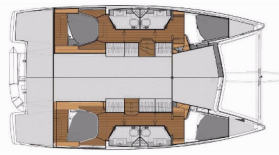

Silver Sail Ltd • Kralja Zvonimira 14 • 21000 Split • Croatia

Phone: +385 99 2608 224

E-mail: info@silversail.hr

Web: www.silversail.hr