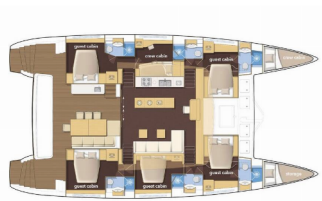

Silver Sail Ltd • Kralja Zvonimira 14 • 21000 Split • Croatia

Phone: +385 99 2608 224

E-mail: info@silversail.hr

Web: www.silversail.hr