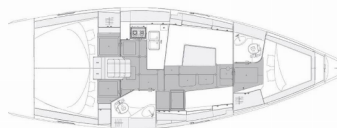

Silver Sail Ltd • Kralja Zvonimira 14 • 21000 Split • Croatia

Phone: +385 99 2608 224

E-mail: info@silversail.hr

Web: www.silversail.hr